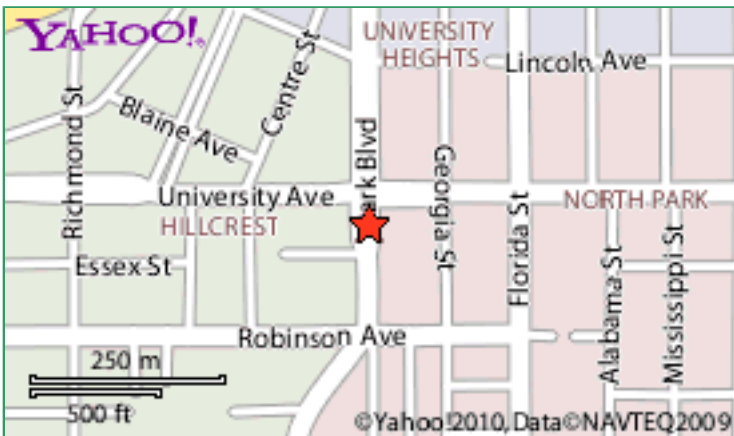

LeatherClothing

Contact Information

Crypt On Park

3847 Park Blvd

San Diego, CA 92103

(619) 692-9499

Website: N/A

E-Mail: N/A

Map

Hours Of Operation

N/A

Forms Of Payment

N/A